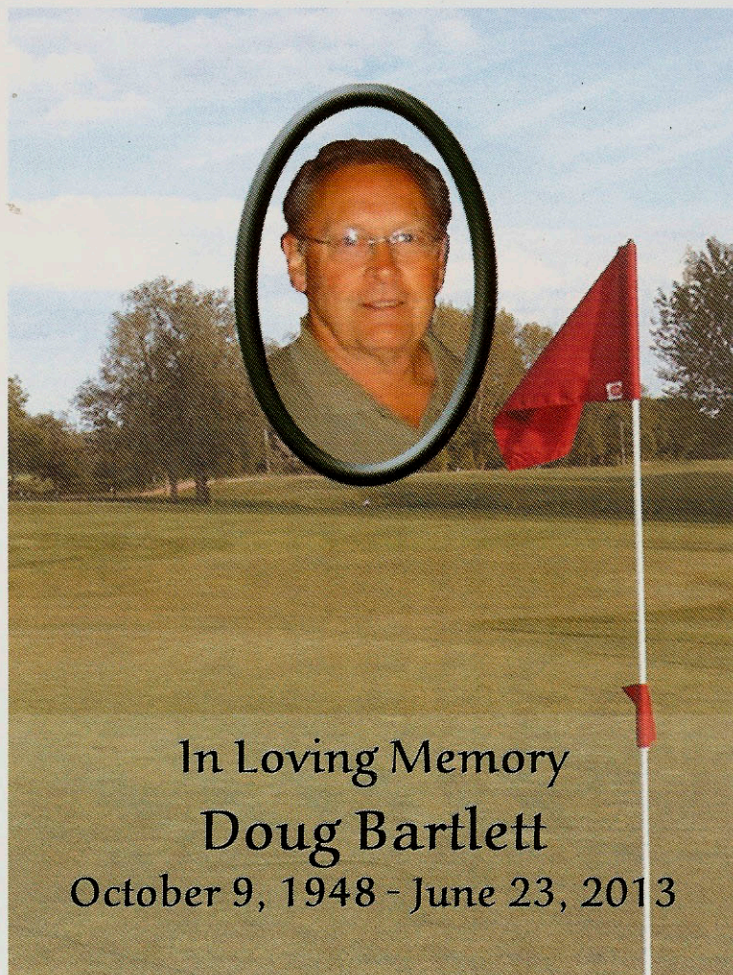

APPRECIATION

On behalf of Doug's family,
we wish to express their gratitude
for your many kindnesses
evidenced in thought and deed,
and for your attendance
at the funeral service.

Daniel Funeral Home
1201 Broadway
Lamar, Missouri 64759
417-682-5518
danielfuneralhome.net

Doug Bartlett, age 64, of Lamar, passed away Sunday, June 23, 2013 at his home following a long illness.

Doug was born October 9, 1948 in Lamar to George Henry and Sylva Belle (Pyle) Bartlett. For a few years he lived in Nashville, Tennessee, graduating from Antioch High School in 1966. Returning to Lamar, Doug spent most of his working career as a general contractor. In addition to new home construction, he was an accomplished finish carpenter and craftsman, specializing in cabinetry and trim work. He had also installed carpet for Berry-Moore for many years. As an advertising representative for Pro-Ad Golf, Doug enjoyed the opportunity to call on and play courses throughout the United States. He was an avid golfer, bird hunter, a talented pool player who seldom lost a game, and an excellent cook. Doug was a member of the Lamar Country Club and Barton County Eagles.